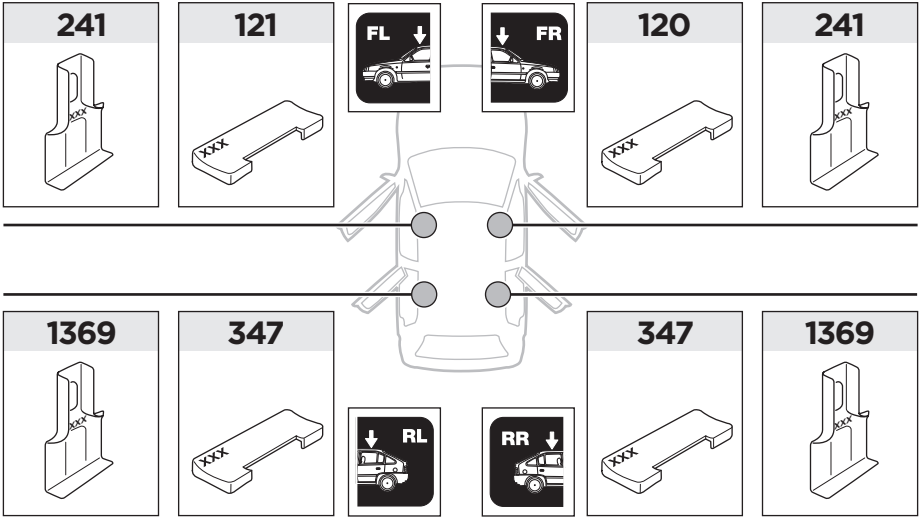

241 x2
1369 x2

x1

x1

1

	X (scale)	X (mm)	X (inch)
MAZDA CX-5 , 5-dr SUV, 17-	43	1081	42 1/2
MAZDA CX-9 , 5-dr SUV, 16-	50	1151	45 3/8

	Y (scale)	Y (mm)	Y (inch)
MAZDA CX-5 , 5-dr SUV, 17-	35	1001	39 3/8
MAZDA CX-9 , 5-dr SUV, 16-	44	1091	43

2

MAZDA CX-5, 5-dr SUV, 17-

MAZDA CX-9, 5-dr SUV, 16-

3

	W (mm)	Z (mm)	W (inch)	Z (inch)
MAZDA CX-5 , 5-dr SUV, 17-	230	710	9	28
MAZDA CX-9 , 5-dr SUV, 16-	230	710	9	28