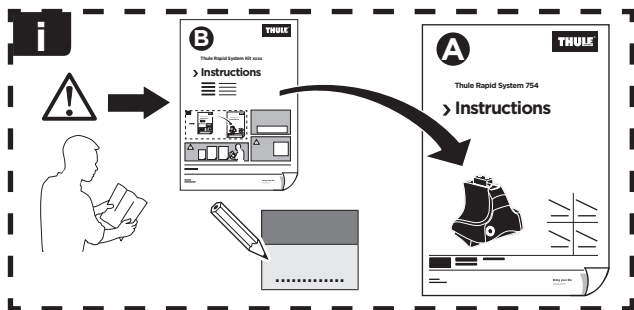

Thule Rapid System Kit 1854

> Instructions

MAZDA CX-5, 5-dr SUV, 17-

MAZDA CX-9, 5-dr SUV, 16-

ISO 11154-E

141854
C.20170614
519-1854-02

Bring your life
thule.com

120 x1
121 x1
347 x2