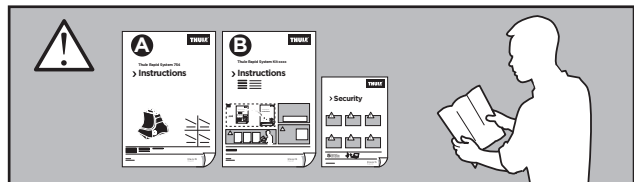

Thule Rapid System Kit 1854

> Instructions

MAZDA CX-5, 5-dr SUV, 17-

MAZDA CX-9, 5-dr SUV, 16-

ISO 11154-E

141854
C.20170614
519-1854-02

Bring your life
thule.com

120 x1
121 x1
347 x2